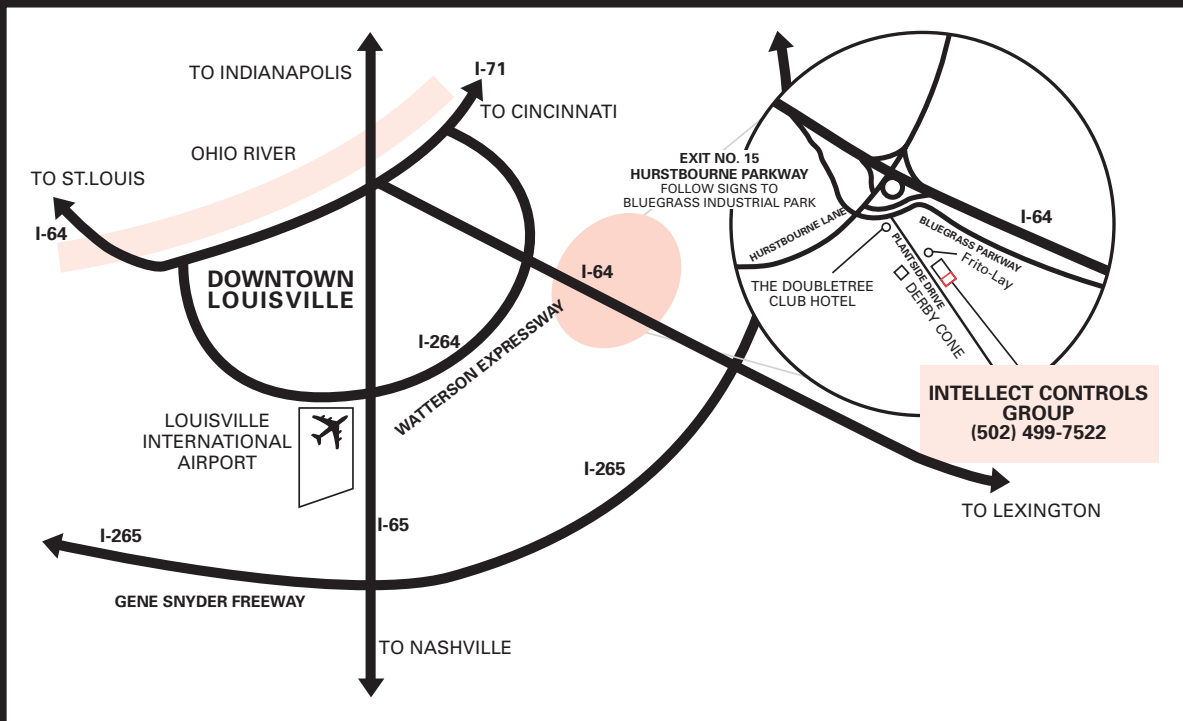

## Directions to Louisville, Kentucky Training Center

### Westbound on I-64

- Take Exit 15, Hurstbourne Parkway.
- Go left at the bottom of the ramp.
- Take a left at the second light and go on to Bluegrass Parkway.
- Go right at the first light on Plantside Drive.
- Proceed 3/4 mile.
- Turn left into Plantside Plaza, 2205 Plantside Drive.

### Eastbound on I-64

- Take Exit 15, Hurstbourne Parkway and follow signs to the Bluegrass Industrial Park.
- Go straight at the bottom of the ramp.
- Turn right on Plantside Drive.
- Proceed 3/4 mile.
- Turn left into Plantside Plaza, 2205 Plantside Drive